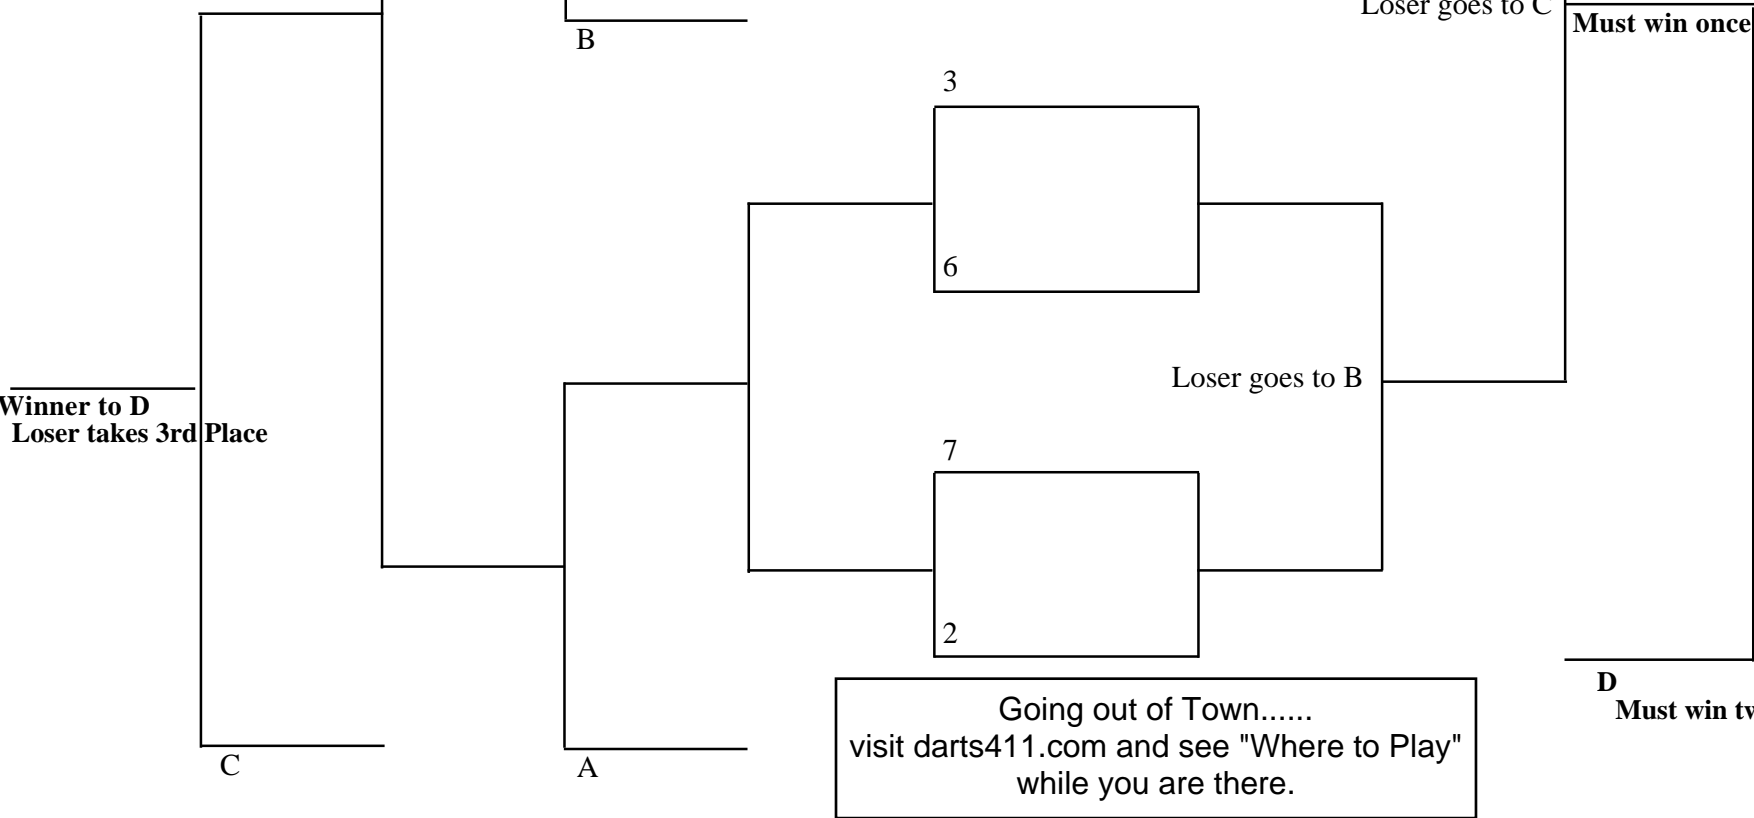

LOSERS BRACKET

WINNERS BRACKET

Date: \_\_\_\_\_

Mystery Out Pot: \_\_\_\_\_

1st \$ \_\_\_\_\_

2nd \$ \_\_\_\_\_

3rd \$ \_\_\_\_\_

To get an E-mail  
 notification  
 when area  
 mystery outs  
 change visit  
 darts411.com  
 and sign up, only  
 your email  
 address and  
 zip code are  
 needed

1st place winner

Loser  
 takes  
 2nd place

Going out of Town.....  
 visit darts411.com and see "Where to Play"  
 while you are there.

**D**  
 Must win twice